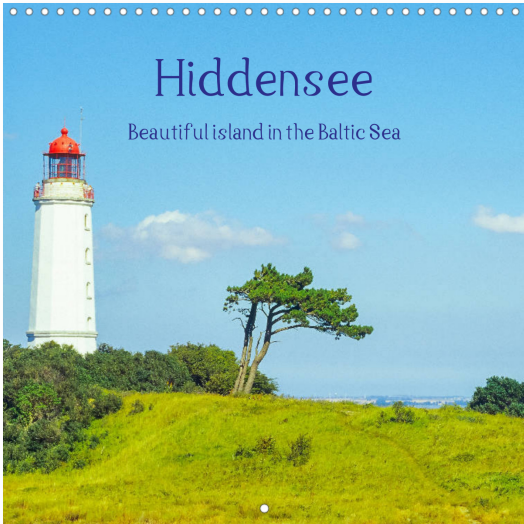

Hiddensee - Beautiful island in the Baltic Sea

von Carola Vahldiek

Inspiring pictures of the enchanting little island Hiddensee in the Baltic Sea.

The small island of Hiddensee in the Baltic Sea is perhaps the most beautiful and also the quietest island in Mecklenburg-Vorpommern in Germany. Charming cliffs and sandy beaches, forests, moors and dreamlike heath and meadow landscapes alternate with picturesque thatched houses, harbours and the imposing white lighthouse. Discover the enchanting island with this calendar and let yourself be inspired by its beauty - every month anew.