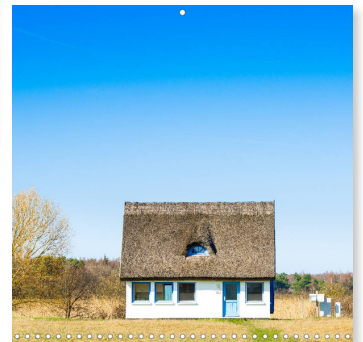

Inspiring pictures of the enchanting little island Hiddensee in the Baltic Sea.

The small island of Hiddensee in the Baltic Sea is perhaps the most beautiful and also the quietest island in Mecklenburg-Vorpommern in Germany. Charming cliffs and sandy beaches, forests, moors and dreamlike heath and meadow landscapes alternate with picturesque thatched houses, harbours and the imposing white lighthouse. Discover the enchanting island with this calendar and let yourself be inspired by its beauty - every month anew.

MONDAY Montag LUNDI	TUESDAY Mardi MARDI	WEDNESDAY Mittwoch MERCREDI	THURSDAY Donnerstag JEUDI	FRIDAY Freitag VENDREDI	SAURDAY Samedi SAMEDI	SUNDAY Dimanche DIMANCHE
	26	27	28	29	30	31
	2	3	4	5	6	7
	9	10	11	12	13	14
	16	17	18	19	20	21
	23	24	25	26	27	28
	30	31	1	2	3	4
January · Janvier · Enero · Gennaio · Janeiro						

Format: 30 x 30 cm
ISBN: 978-1-325-80352-1