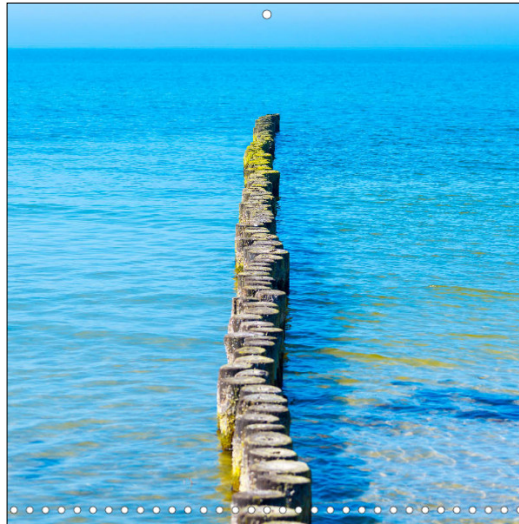

Hiddensee - Beautiful island in the Baltic Sea

von Carola Vahldiek

Inspiring pictures of the enchanting little island Hiddensee in the Baltic Sea.

The small island of Hiddensee in the Baltic Sea is perhaps the most beautiful and also the quietest island in Mecklenburg-Vorpommern in Germany. Charming cliffs and sandy beaches, forests, moors and dreamlike heath and meadow landscapes alternate with picturesque thatched houses, harbours and the imposing white lighthouse. Discover the enchanting island with this calendar and let yourself be inspired by its beauty - every month anew.